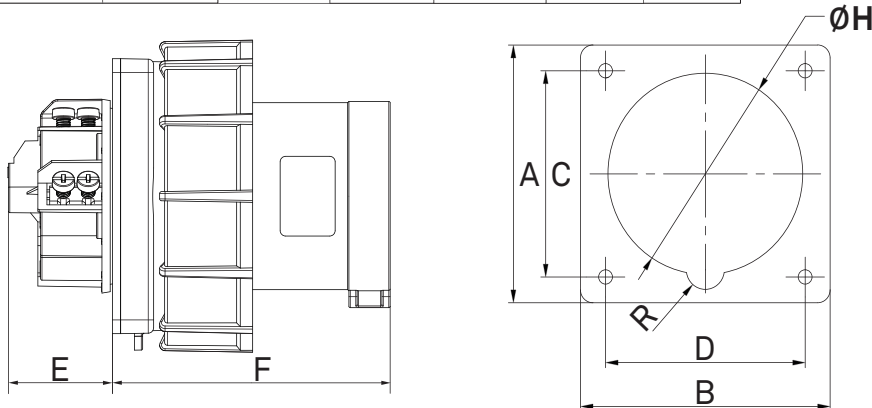

Item	Dimensions (mm)					
	A/B	C/D	E	F	G	H
KHTN6451	120	100	58	105.5	-	87

- Specifications subject to change without notice.
- www.stage.com.tw