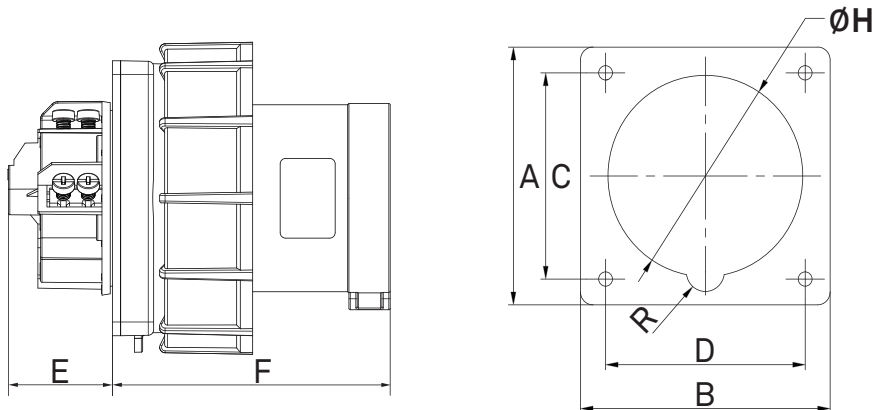

Item	Dimensions (mm)					
	A/B	C/D	E	F	G	H
KHTN6351	100	80	39	94.5	-	73

- Specifications subject to change without notice.
- [www.stage.com.tw](http://www.stage.com.tw)