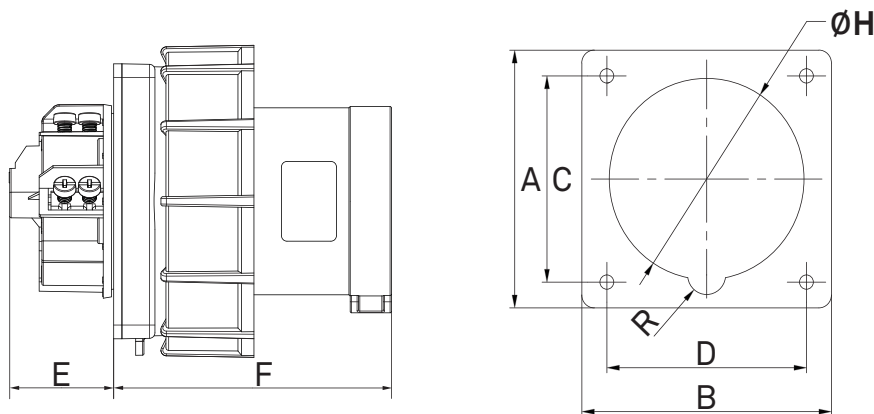

Item	Dimensions (mm)					
	A/B	C/D	E	F	G	H
KHTN6331	100	80	39	94.5	-	73

- Specifications subject to change without notice.
- [www.stage.com.tw](http://www.stage.com.tw)