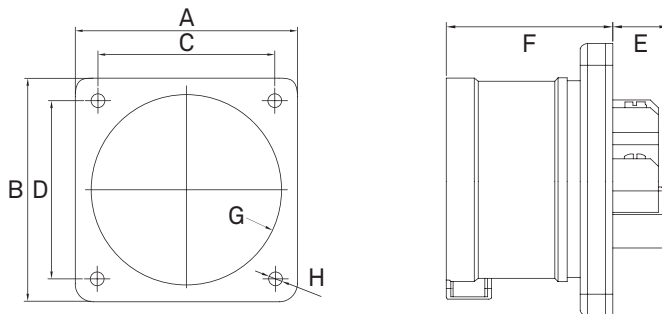

Item	Dimensions (mm)					
	A/B	C/D	E	F	G	H
KHTN625	75	60	16.5	55	64	4.5

- Specifications subject to change without notice.
- www.stage.com.tw