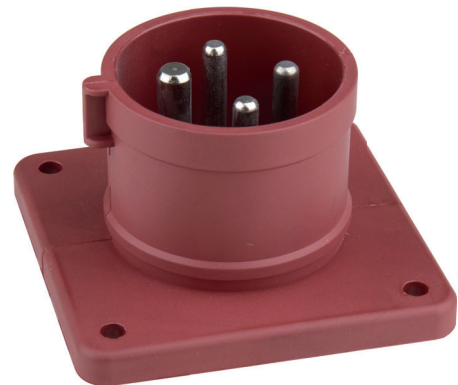

Features

- Compliance with CEE17 Standards: The CEE form series adheres to the CEE17 standards for industrial plugs and sockets, ensuring reliability and performance across various applications.
- Tailored for the Entertainment Industry: The Black & Blue (B&B) series stands out with its distinctive 250V rating and matt black finish, while the All-Black series offers a fully inconspicuous design. Both series are engineered to minimize reflections, ensuring they blend seamlessly into the background during event productions
- Wide Voltage and Ampere Range: These connectors support a versatile range from 16 to 125 Amp and voltage ratings from 110 to 400 volts, with CE approval and IP44/IP67 ratings for safety in different environments.

Product Information

Item: KHTN624
 Amperage Rating: 32A Maximum
 Voltage Rating: AC 380~415V Maximum
 Pole: 4(3P+E)
 Earth Contact Position (Key): 6h
 Suitable Cable Size: 2.5-10 mmsq

Listings & CE Compliance

Material Information

Housing Material: Flame Retardant PA6 Nylon
 Housing Color: Red
 Contact Material: Brass with Nickle plated

Environmental Information

IP Rating: IP44
 Operation Temperature: -25 ~ 40 Celsius degree

Item	Dimensions (mm)					
	A/B	C/D	E	F	G	H
KHTN624	75	60	16.5	55	64	4.5

- Specifications subject to change without notice.
- www.stage.com.tw