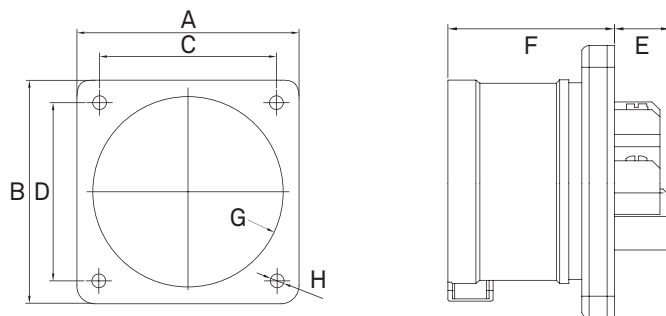

Item	Dimensions (mm)					
	A/B	C/D	E	F	G	H
KHTN624	75	60	16.5	55	64	4.5

- Specifications subject to change without notice.
- www.stage.com.tw