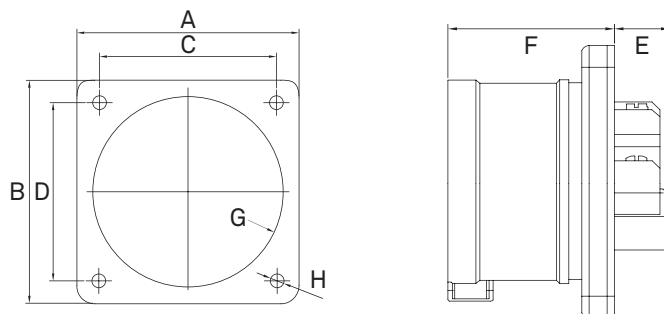

Item	Dimensions (mm)					
	A/B	C/D	E	F	G	H
KHTN623	75	60	16.5	54.7	64	4.5

- Specifications subject to change without notice.
- www.stage.com.tw