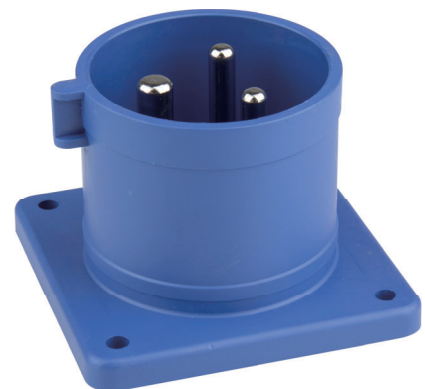

Features

- Compliance with CEE17 Standards: The CEE form series adheres to the CEE17 standards for industrial plugs and sockets, ensuring reliability and performance across various applications.
- Tailored for the Entertainment Industry: The Black & Blue (B&B) series stands out with its distinctive 250V rating and matt black finish, while the All-Black series offers a fully inconspicuous design. Both series are engineered to minimize reflections, ensuring they blend seamlessly into the background during event productions
- Wide Voltage and Ampere Range: These connectors support a versatile range from 16 to 125 Amp and voltage ratings from 110 to 400 volts, with CE approval and IP44/IP67 ratings for safety in different environments.

Product Information

Item: KHTN623
 Amperage Rating: 32A Maximum
 Voltage Rating: AC 220~250V Maximum
 Pole: 3(2P+E)
 Earth Contact Position (Key): 6h
 Suitable Cable Size: 2.5-10 mmsq

Listings & CE Compliance

Material Information

Housing Material: Flame Retardant PA6 Nylon
 Housing Color: Blue
 Contact Material: Brass with Nickle plated

Environmental Information

IP Rating: IP44
 Operation Temperature: -25 ~ 40 Celsius degree