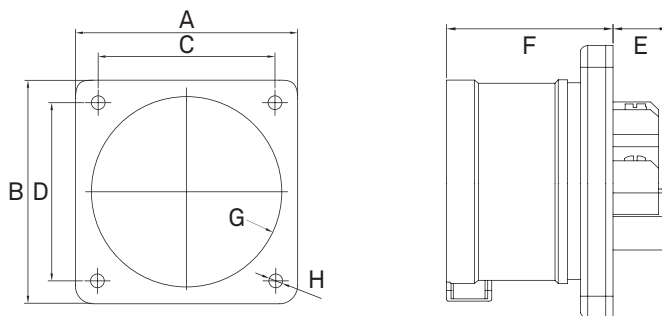

Item	Dimensions (mm)					
	A/B	C/D	E	F	G	H
KHTN613	75	60	16.5	45.5	64	4.5

- Specifications subject to change without notice.
- www.stage.com.tw