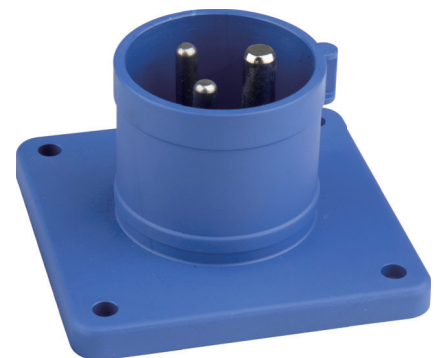

Features

- Compliance with CEE17 Standards: The CEE form series adheres to the CEE17 standards for industrial plugs and sockets, ensuring reliability and performance across various applications.
- Tailored for the Entertainment Industry: The Black & Blue (B&B) series stands out with its distinctive 250V rating and matt black finish, while the All-Black series offers a fully inconspicuous design. Both series are engineered to minimize reflections, ensuring they blend seamlessly into the background during event productions
- Wide Voltage and Ampere Range: These connectors support a versatile range from 16 to 125 Amp and voltage ratings from 110 to 400 volts, with CE approval and IP44/IP67 ratings for safety in different environments.

Product Information

Item: KHTN613
 Amperage Rating: 16A Maximum
 Voltage Rating: AC 220~250V Maximum
 Pole: 3(2P+E)
 Earth Contact Position (Key): 6h
 Suitable Cable Size: 1.5-4 mmsq

Listings & CE Compliance

Material Information

Housing Material: Flame Retardant PA6 Nylon
 Housing Color: Blue
 Contact Material: Brass with Nickle plated

Environmental Information

IP Rating: IP44
 Operation Temperature: -25 ~ 40 Celsius degree