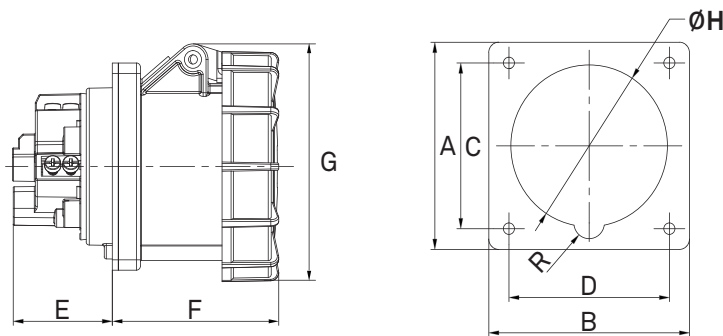

**Product Information**

Item: KHTN4451  
 Amperage Rating: 125A Maximum  
 Voltage Rating: AC 380~415V Maximum  
 Pole: 5(3P+N+E)  
 Earth Contact Position (Key): 6h  
 Suitable Cable Size: 25-70 mmsq

**Listings & CE Compliance**

Item	Dimensions (mm)					
	A/B	C/D	E	F	G	H
KHTN4451	120	100	58	105.5	129	87

- Specifications subject to change without notice.
- [www.stage.com.tw](http://www.stage.com.tw)