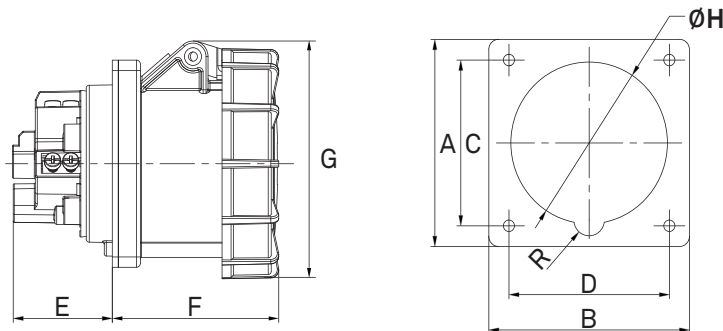

Item	Dimensions (mm)					
	A/B	C/D	E	F	G	H
KHTN4351	100	80	39	94.5	114.5	73

- Specifications subject to change without notice.
- www.stage.com.tw