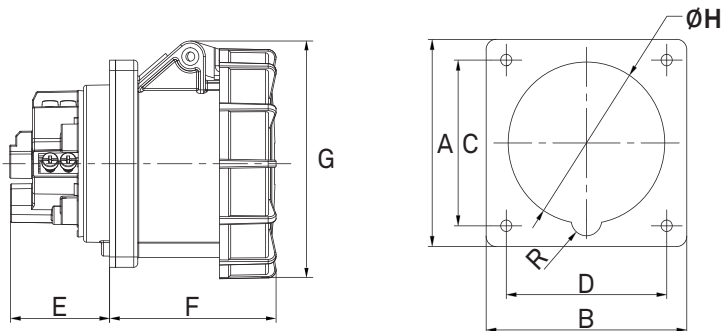

Item	Dimensions (mm)					
	A/B	C/D	E	F	G	H
KHTN4331	100	80	39	94.5	114.5	73

- Specifications subject to change without notice.
- www.stage.com.tw