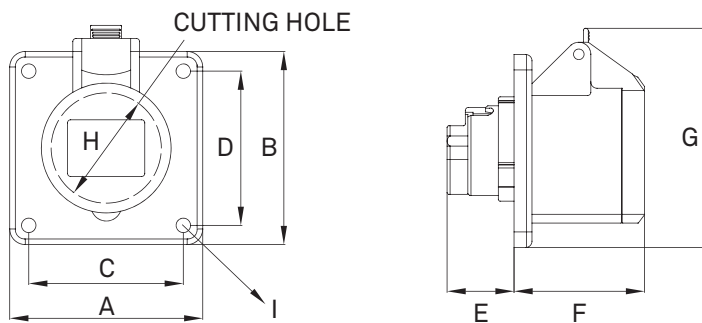

**Material Information**

Housing Material: Flame Retardant PA6 Nylon  
 Housing Color: Red  
 Contact Material: Brass with Nickle plated

**Environmental Information**

IP Rating: IP44  
 Operation Temperature: -25 ~ 40 Celsius degree

Item	Dimensions (mm)						
	A/B	C/D	E	F	G	H	I
KHTN424	75	60	30	63	87	58	4.5

- Specifications subject to change without notice.
- [www.stage.com.tw](http://www.stage.com.tw)