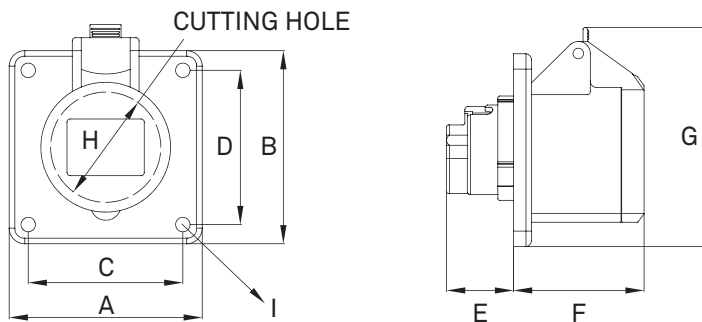

Material Information

Housing Material: Flame Retardant PA6 Nylon
 Housing Color: Blue
 Contact Material: Brass with Nickle plated

Environmental Information

IP Rating: IP44
 Operation Temperature: -25 ~ 40 Celsius degree

Item	Dimensions (mm)						
	A/B	C/D	E	F	G	H	I
KHTN423	75	60	30	63	93	57.5	4.5

- Specifications subject to change without notice.
- www.stage.com.tw