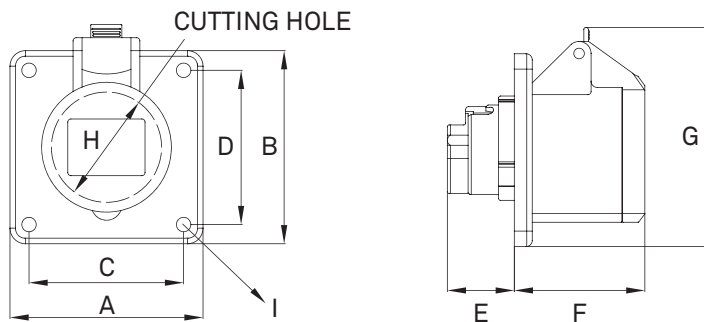

**Material Information**

Housing Material: Flame Retardant PA6 Nylon  
 Housing Color: Red  
 Contact Material: Brass with Nickle plated

**Environmental Information**

IP Rating: IP44  
 Operation Temperature: -25 ~ 40 Celsius degree

Item	Dimensions (mm)						
	A/B	C/D	E	F	G	H	I
KHTN415	75	60	27	52	91	56	4.5

- Specifications subject to change without notice.
- [www.stage.com.tw](http://www.stage.com.tw)