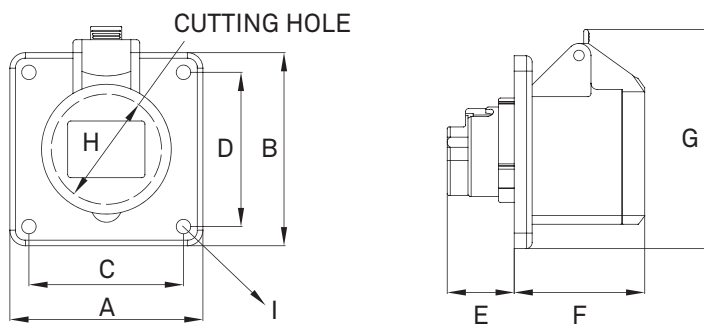

Material Information

Housing Material: Flame Retardant PA6 Nylon
 Housing Color: Red
 Contact Material: Brass with Nickle plated

Environmental Information

IP Rating: IP44
 Operation Temperature: -25 ~ 40 Celsius degree

Item	Dimensions (mm)						
	A/B	C/D	E	F	G	H	I
KHTN414	75	60	27	52	87	50	4.5

- Specifications subject to change without notice.
- www.stage.com.tw