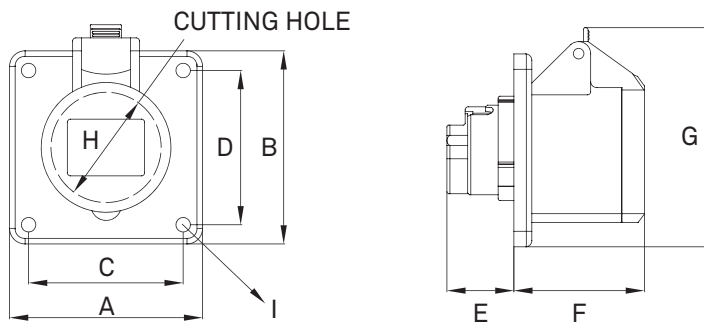

Material Information

Housing Material: Flame Retardant PA6 Nylon
 Housing Color: Blue & Black
 Contact Material: Brass with Nickle plated

Environmental Information

IP Rating: IP44
 Operation Temperature: -25 ~ 40 Celsius degree

Item	Dimensions (mm)						
	A/B	C/D	E	F	G	H	I
KHTN413	62	47	26	52	85	43	4.5

- Specifications subject to change without notice.
- www.stage.com.tw