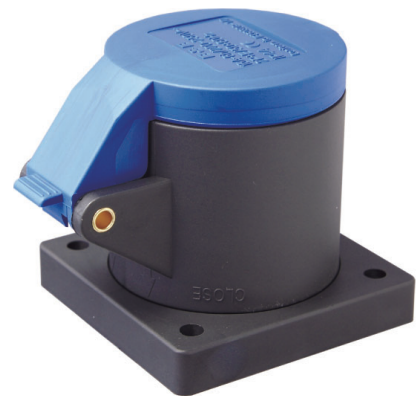

Features

- Compliance with CEE17 Standards: The CEE form series adheres to the CEE17 standards for industrial plugs and sockets, ensuring reliability and performance across various applications.
- Tailored for the Entertainment Industry: The Black & Blue (B&B) series stands out with its distinctive 250V rating and matt black finish, while the All-Black series offers a fully inconspicuous design. Both series are engineered to minimize reflections, ensuring they blend seamlessly into the background during event productions
- Wide Voltage and Ampere Range: These connectors support a versatile range from 16 to 125 Amp and voltage ratings from 110 to 400 volts, with CE approval and IP44/IP67 ratings for safety in different environments.

Product Information

Item: KHTN413
 Amperage Rating: 16A Maximum
 Voltage Rating: AC 220~250V Maximum
 Pole: 3 (2P+E)
 Earth Contact Position (Key): 6h
 Suitable Cable Size: 1.5-4 mmsq

Listings & CE Compliance

Material Information

Housing Material: Flame Retardant PA6 Nylon
 Housing Color: Blue & Black
 Contact Material: Brass with Nickle plated

Environmental Information

IP Rating: IP44
 Operation Temperature: -25 ~ 40 Celsius degree