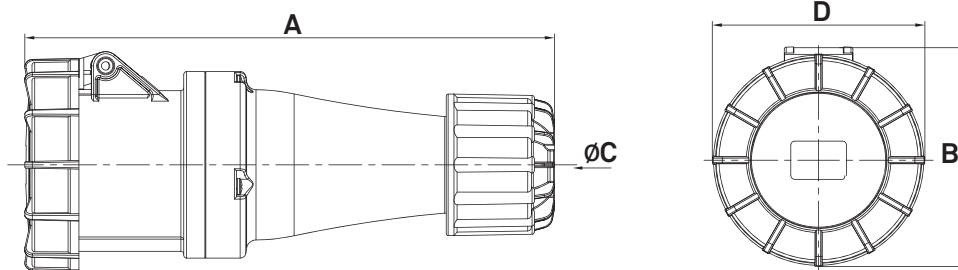

Item	Dimensions (mm)			
	A	B	C	D
KHTN2451	319	130	45	127

- Specifications subject to change without notice.
- www.stage.com.tw