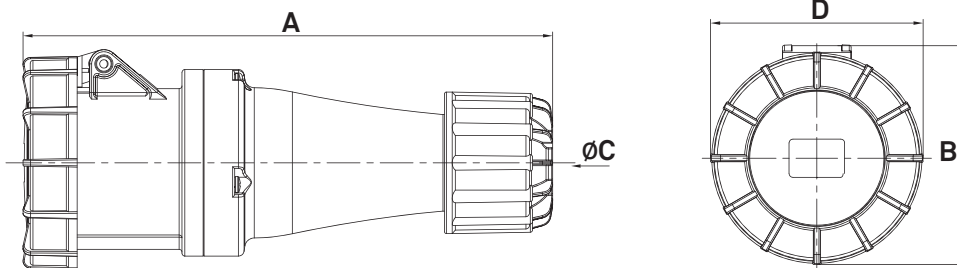

Item	Dimensions (mm)			
	A	B	C	D
KHTN2351	260	113.5	32	111

- Specifications subject to change without notice.
- www.stage.com.tw