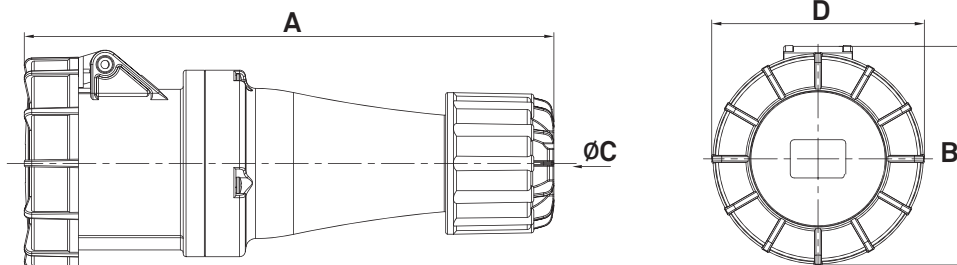

Item	Dimensions (mm)			
	A	B	C	D
KHTN2331	260	113.5	32	111

- Specifications subject to change without notice.
- www.stage.com.tw