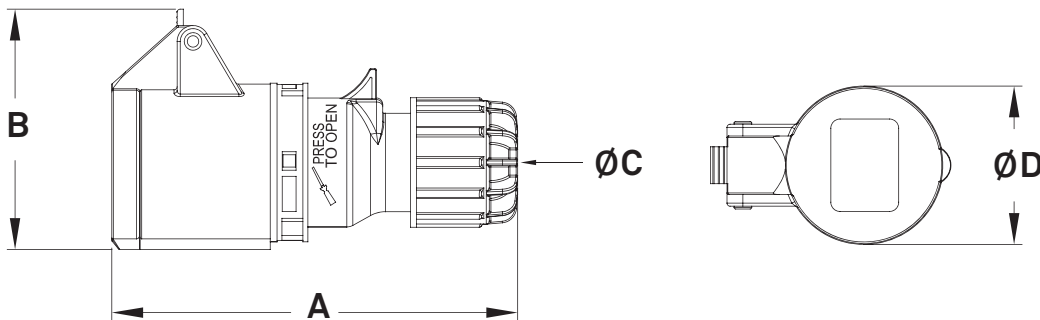

Material Information

Housing Material: Flame Retardant PA6 Nylon
 Housing Color: Red & Gray
 Contact Material: Brass with Nickle plated

Environmental Information

IP Rating: IP44
 Operation Temperature: -25 ~ 40 Celsius degree

Item	Dimensions (mm)			
	A	B	C	D
KHTN225	163.5	100	17	71

- Specifications subject to change without notice.
- www.stage.com.tw