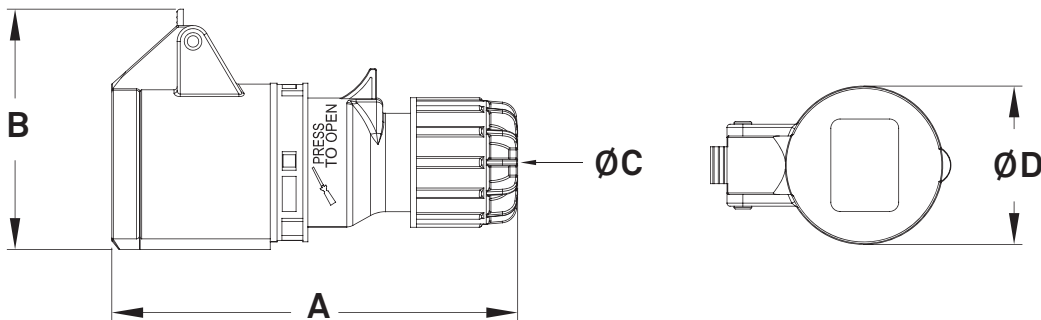

**Material Information**

Housing Material: Flame Retardant PA6 Nylon  
 Housing Color: Red & Gray  
 Contact Material: Brass with Nickle plated

**Environmental Information**

IP Rating: IP44  
 Operation Temperature: -25 ~ 40 Celsius degree

Item	Dimensions (mm)			
	A	B	C	D
KHTN224	162	94	17	64.6

- Specifications subject to change without notice.
- [www.stage.com.tw](http://www.stage.com.tw)