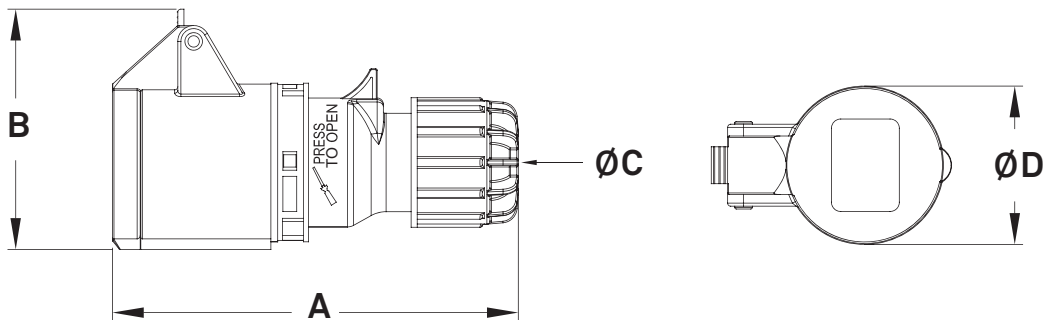

Material Information

Housing Material: Flame Retardant PA6 Nylon
 Housing Color: Blue & Gray
 Contact Material: Brass with Nickle plated

Environmental Information

IP Rating: IP44
 Operation Temperature: -25 ~ 40 Celsius degree

Item	Dimensions (mm)			
	A	B	C	D
KHTN223	162	94	22	64.6

- Specifications subject to change without notice.
- www.stage.com.tw