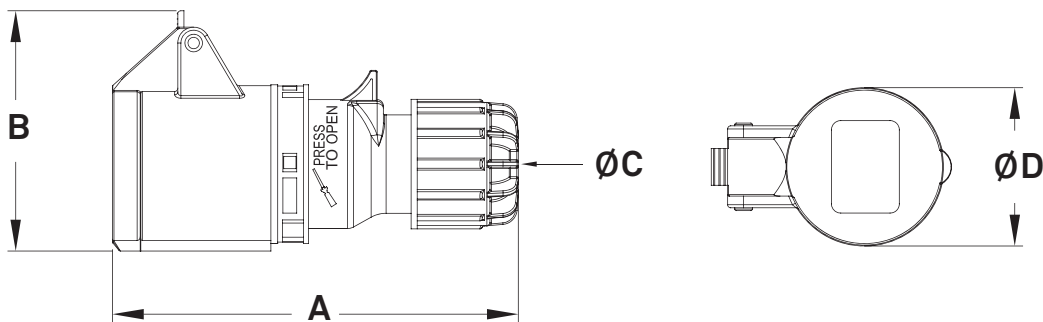

Material Information

Housing Material: Flame Retardant PA6 Nylon
 Housing Color: Red & Gray
 Contact Material: Brass with Nickle plated

Environmental Information

IP Rating: IP44
 Operation Temperature: -25 ~ 40 Celsius degree

Item	Dimensions (mm)			
	A	B	C	D
KHTN215	142	89	12	63

- Specifications subject to change without notice.
- www.stage.com.tw