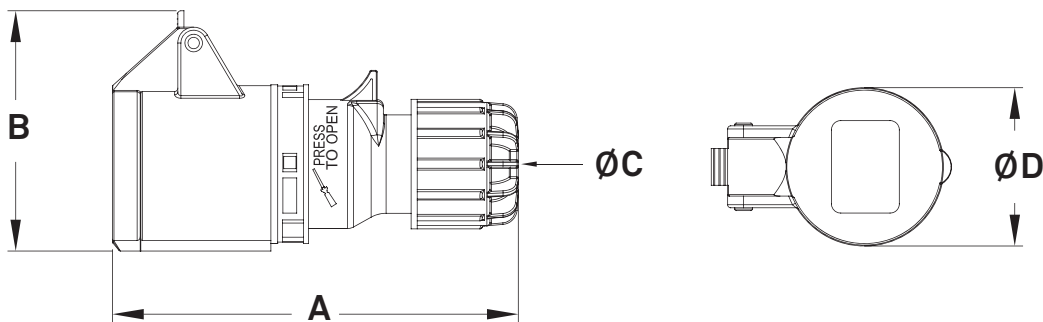

**Material Information**

Housing Material: Flame Retardant PA6 Nylon  
 Housing Color: Red & Gray  
 Contact Material: Brass with Nickle plated

**Environmental Information**

IP Rating: IP44  
 Operation Temperature: -25 ~ 40 Celsius degree

Item	Dimensions (mm)			
	A	B	C	D
KHTN214	135	83	15	58

- Specifications subject to change without notice.
- [www.stage.com.tw](http://www.stage.com.tw)