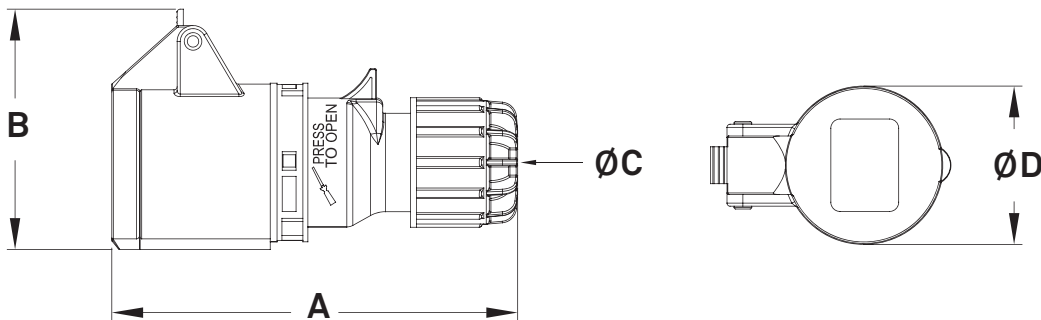

Material Information

Housing Material: Flame Retardant PA6 Nylon
 Housing Color: Blue & Black
 Contact Material: Brass with Nickle plated

Environmental Information

IP Rating: IP44
 Operation Temperature: -25 ~ 40 Celsius degree

Item	Dimensions (mm)			
	A	B	C	D
KHTN213	130	75.6	15	52

- Specifications subject to change without notice.
- www.stage.com.tw