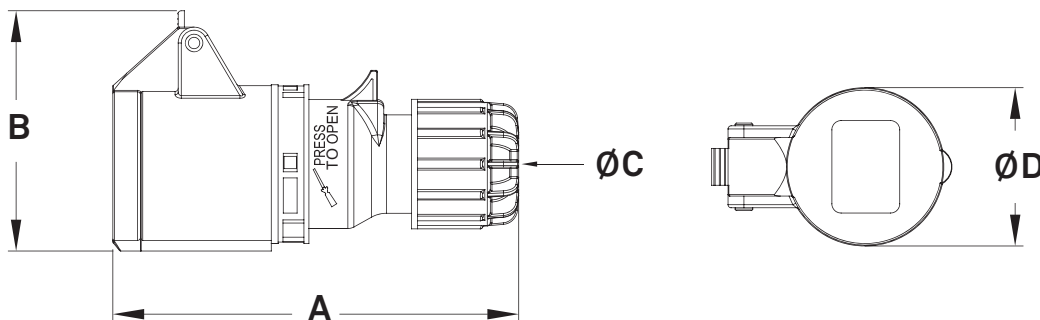

Material Information

Housing Material: Flame Retardant PA6 Nylon
 Housing Color: Black
 Contact Material: Brass with Nickle plated

Environmental Information

IP Rating: IP44
 Operation Temperature: -25 ~ 40 Celsius degree

Item	Dimensions (mm)			
	A	B	C	D
KHTN213-BK	130	75.6	15	52

- Specifications subject to change without notice.
- www.stage.com.tw