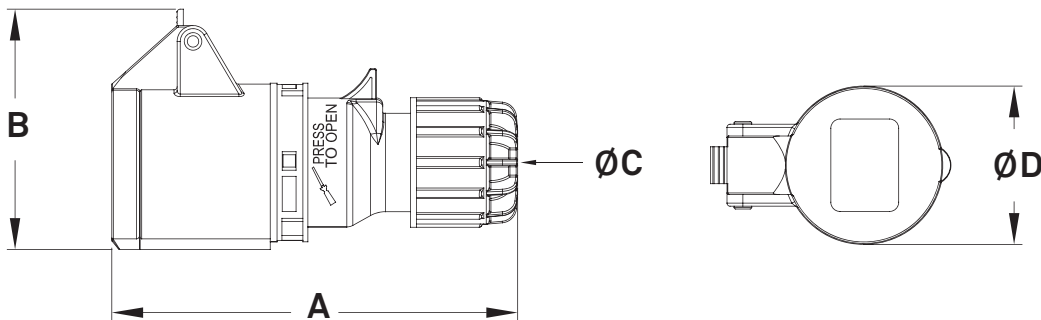

Material Information

Housing Material: Flame Retardant PA6 Nylon
 Housing Color: Yellow & Gray
 Contact Material: Brass with Nickle plated

Environmental Information

IP Rating: IP44
 Operation Temperature: -25 ~ 40 Celsius degree

Item	Dimensions (mm)			
	A	B	C	D
KHTN213-4	130	75.6	15	52

- Specifications subject to change without notice.
- www.stage.com.tw