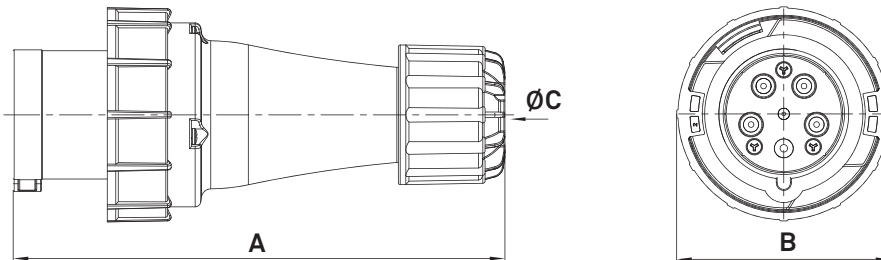

Item	Dimensions (mm)		
	A	B	C
KHTN0451	301	126	45

- Specifications subject to change without notice.
- www.stage.com.tw