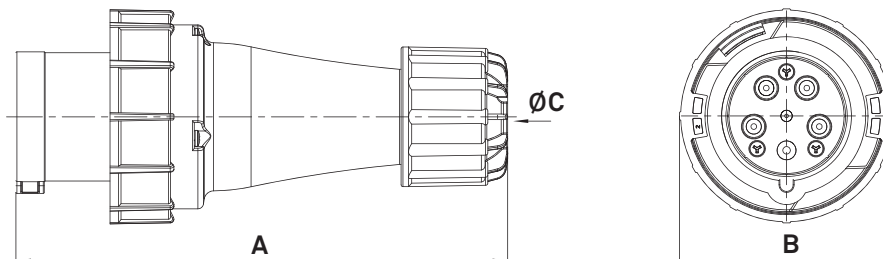

Item	Dimensions (mm)		
	A	B	C
KHTN0351	260	113.5	32

- Specifications subject to change without notice.
- www.stage.com.tw