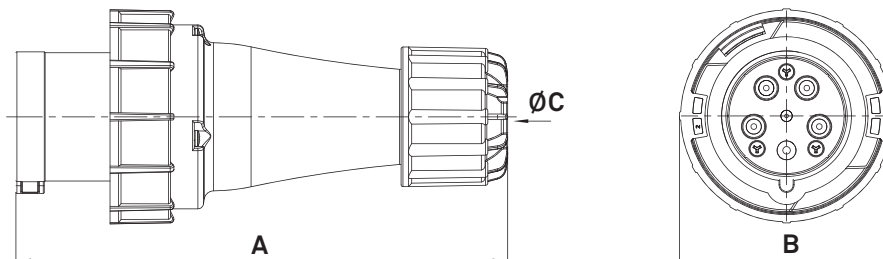

Item	Dimensions (mm)		
	A	B	C
KHTN0331	260	113.5	32

- Specifications subject to change without notice.
- [www.stage.com.tw](http://www.stage.com.tw)