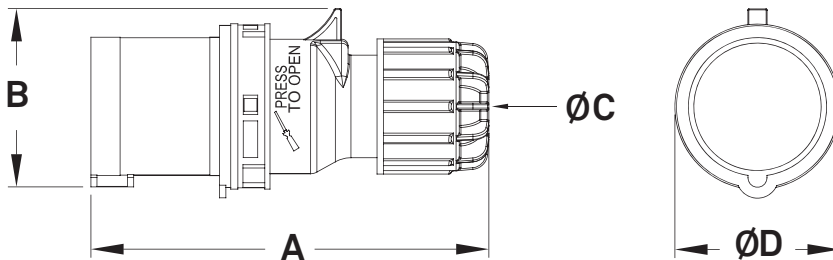

**Material Information**

Housing Material: Flame Retardant PA6 Nylon  
Housing Color: Red & Gray  
Contact Material: Brass with Nickle plated

**Environmental Information**

IP Rating: IP44  
Operation Temperature: -25 ~ 40 Celsius degree

Item	Dimensions (mm)			
	A	B	C	D
KHTN025	155	89.5	17	79.5

- Specifications subject to change without notice.
- [www.stage.com.tw](http://www.stage.com.tw)