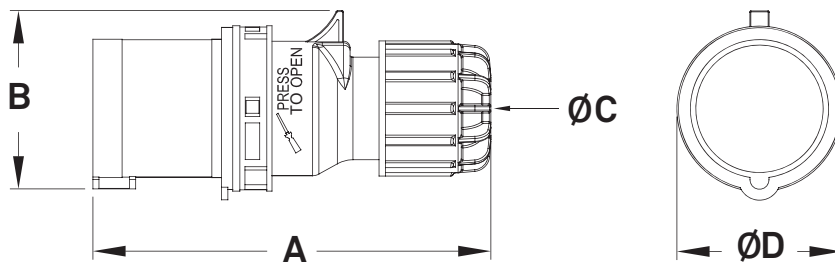

Material Information

Housing Material: Flame Retardant PA6 Nylon
Housing Color: Red & Gray
Contact Material: Brass with Nickle plated

Environmental Information

IP Rating: IP44
Operation Temperature: -25 ~ 40 Celsius degree

Item	Dimensions (mm)			
	A	B	C	D
KHTN024	150	80.5	17	72

- Specifications subject to change without notice.
- www.stage.com.tw