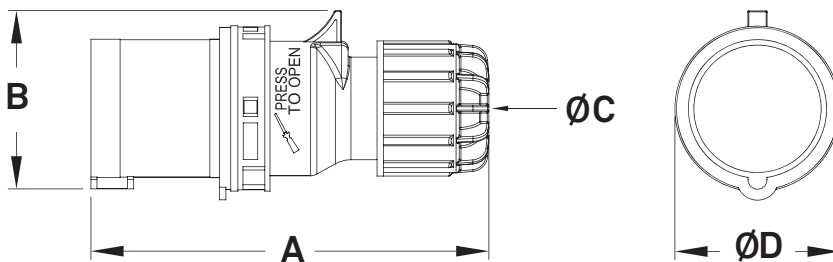

**Material Information**

Housing Material: Flame Retardant PA6 Nylon  
 Housing Color: Blue & Gray  
 Contact Material: Brass with Nickle plated

**Environmental Information**

IP Rating: IP44  
 Operation Temperature: -25 ~ 40 Celsius degree

Item	Dimensions (mm)			
	A	B	C	D
KHTN023	150	80.5	22	72

- Specifications subject to change without notice.
- [www.stage.com.tw](http://www.stage.com.tw)