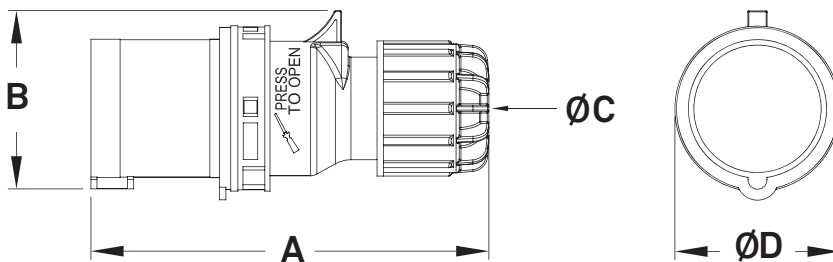

Material Information

Housing Material: Flame Retardant PA6 Nylon
 Housing Color: Red & Gray
 Contact Material: Brass with Nickle plated

Environmental Information

IP Rating: IP44
 Operation Temperature: -25 ~ 40 Celsius degree

Item	Dimensions (mm)			
	A	B	C	D
KHTN015	133	75.5	12	68

- Specifications subject to change without notice.
- www.stage.com.tw