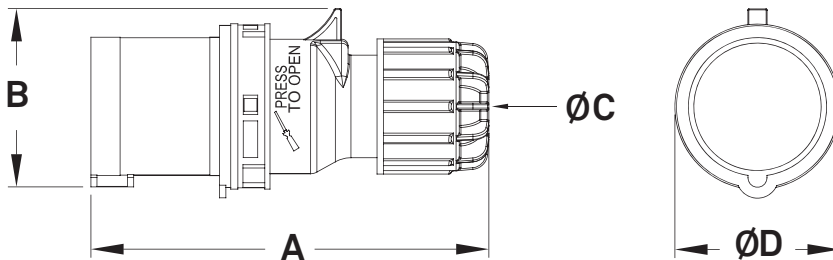

Material Information

Housing Material: Flame Retardant PA6 Nylon
Housing Color: Red & Gray
Contact Material: Brass with Nickle plated

Environmental Information

IP Rating: IP44
Operation Temperature: -25 ~ 40 Celsius degree

Item	Dimensions (mm)			
	A	B	C	D
KHTN014	125	67.5	15	61

- Specifications subject to change without notice.
- www.stage.com.tw