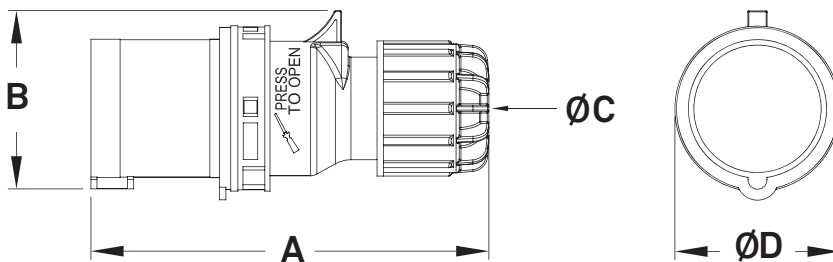

Material Information

Housing Material: Flame Retardant PA6 Nylon
 Housing Color: Black & Blue
 Contact Material: Brass with Nickle plated

Environmental Information

IP Rating: IP44
 Operation Temperature: -25 ~ 40 Celsius degree

Item	Dimensions (mm)			
	A	B	C	D
KHTN013	120	57	15	53.5

- Specifications subject to change without notice.
- www.stage.com.tw