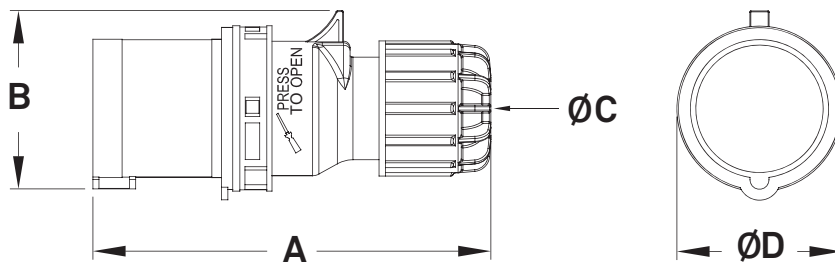

Material Information

Housing Material: Flame Retardant PA6 Nylon
Housing Color: Black
Contact Material: Brass with Nickle plated

Environmental Information

IP Rating: IP44
Operation Temperature: -25 ~ 40 Celsius degree

Item	Dimensions (mm)			
	A	B	C	D
KHTN013-BK	120	57	15	53.5

- Specifications subject to change without notice.
- www.stage.com.tw