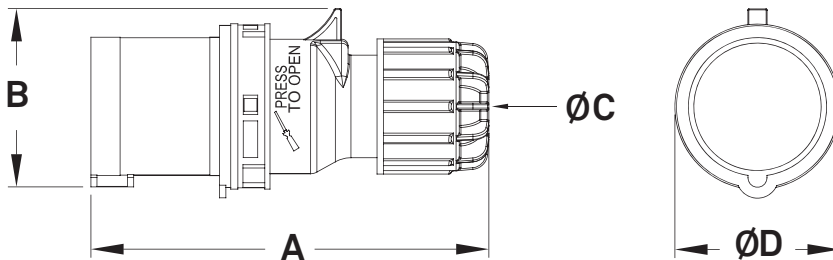

Material Information

Housing Material: Flame Retardant PA6 Nylon
 Housing Color: Yellow & Gray
 Contact Material: Brass with Nickle plated

Environmental Information

IP Rating: IP44
 Operation Temperature: -25 ~ 40 Celsius degree

Item	Dimensions (mm)			
	A	B	C	D
KHTN013-4	120	57	15	53.5

- Specifications subject to change without notice.
- www.stage.com.tw