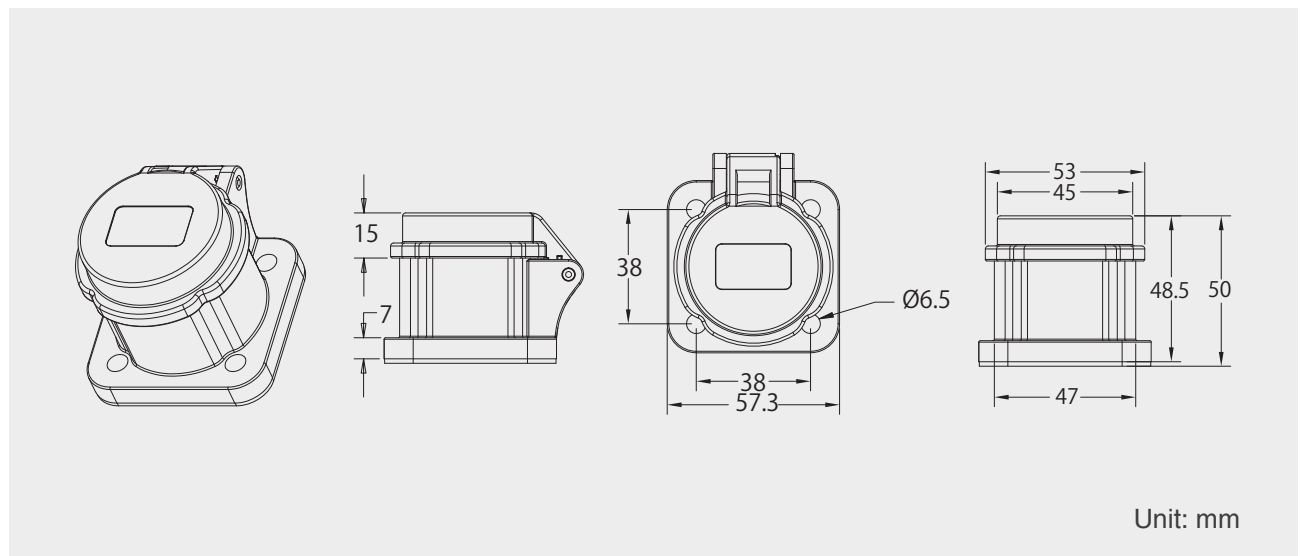

Material Information

Base Compound: ABS

- Specifications subject to change without notice.
- www.stage.com.tw