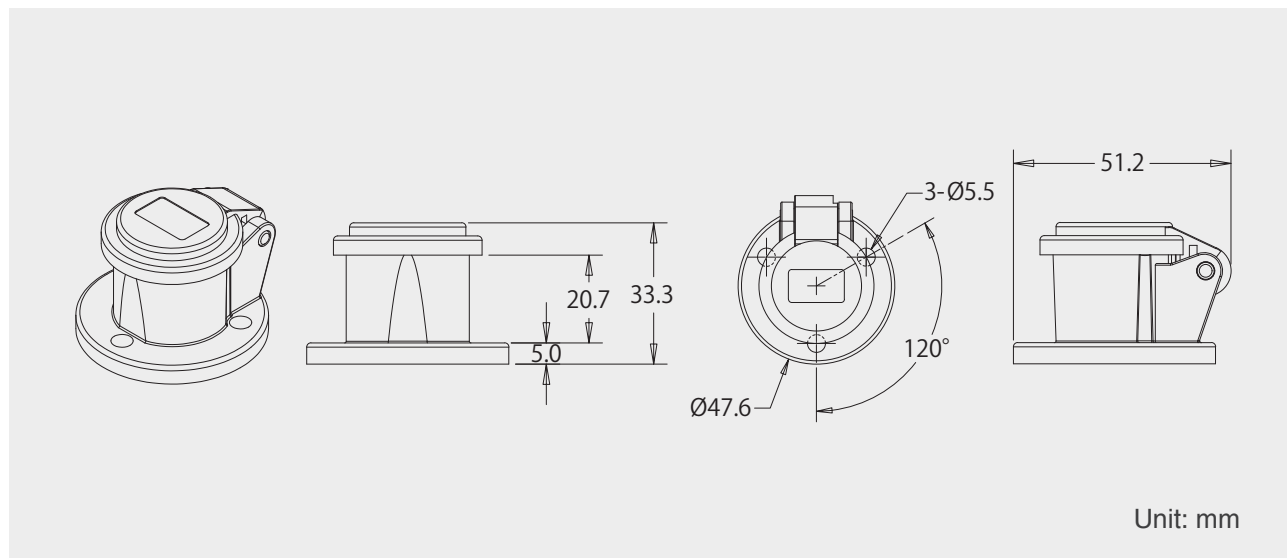

Material Information

Base Compound: ABS

- Specifications subject to change without notice.
- www.stage.com.tw